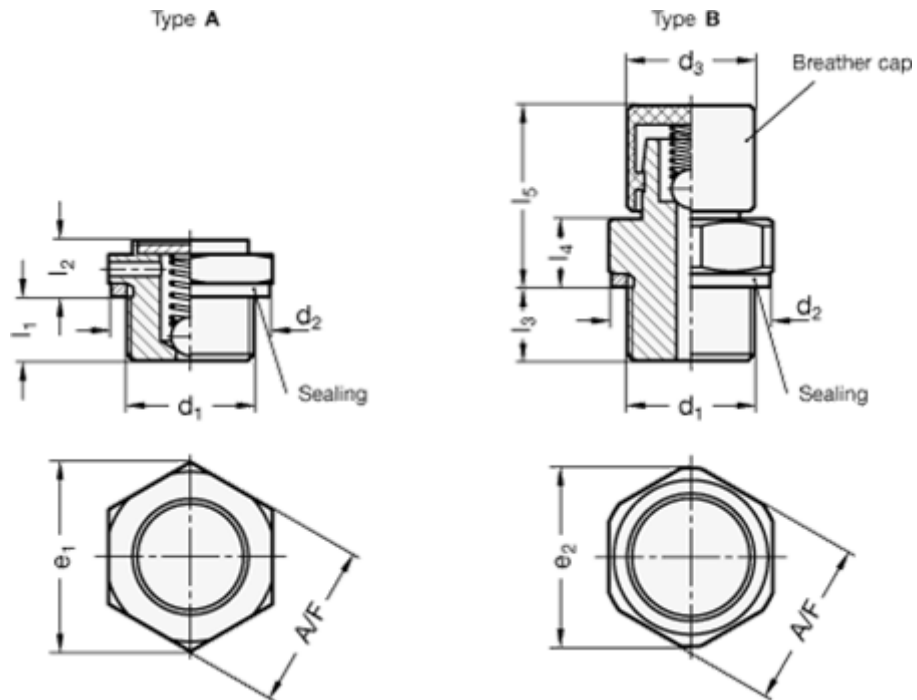

Article number: 20883G34160BMS
 Description: E+G Udluftningsfilter - G 3/4"

Measures

	= -	l2	= 11
	= -	l3	= 8
A/F	= 32	l4	= 8
Air passage l/min.	= -	l5	= 19.5
d2	= 32	Opening pressure in mbar	= Min. 160 - Max. 240. mbar
d3	= 13	Thread d1	= G 3/4"
e	= 35		
l1	= 8.5		